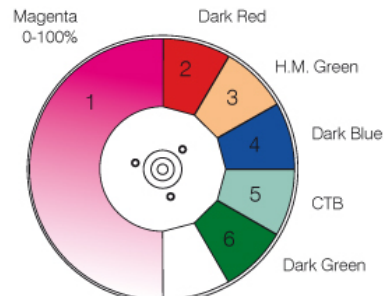

GOD007-003
(Smooth Breakup)
image: \varnothing 13 mm
pos. 4

GOD007-002
(Multiple Moons)
image: \varnothing 13 mm
pos. 5

GOD007-001
(Dappled Leaves)
image: \varnothing 13 mm
pos. 6

Fixed Gobo Wheel

298510/001

Animation Disc

298210/002

Color Wheels

298073/801

298073/802

298073/803