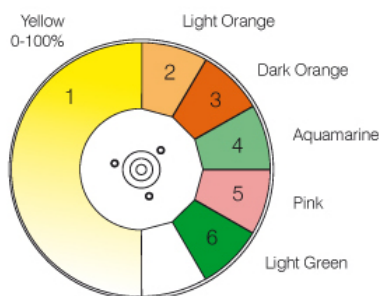

GOD007-003
(Smooth Breakup)
image: \varnothing 13 mm
pos. 4

GOD007-002
(Multiple Moons)
image: \varnothing 13 mm
pos. 5

GOD007-001
(Dappled Leaves)
image: \varnothing 13 mm
pos. 6

Fixed Gobo Wheel

298510/001

Animation Disc

298210/002

Color Wheels

298073/801

298073/802

298073/803