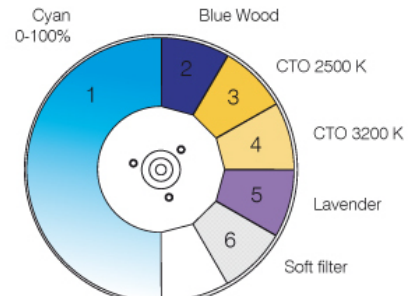

GOD007-003
(Smooth Breakup)
image: \varnothing 13 mm
pos. 4

GOD007-002
(Multiple Moons)
image: \varnothing 13 mm
pos. 5

GOD007-001
(Dappled Leaves)
image: \varnothing 13 mm
pos. 6

Fixed Gobo Wheel

298510/001

Animation Disc

298210/002

Color Wheels

298073/801

298073/802

298073/803