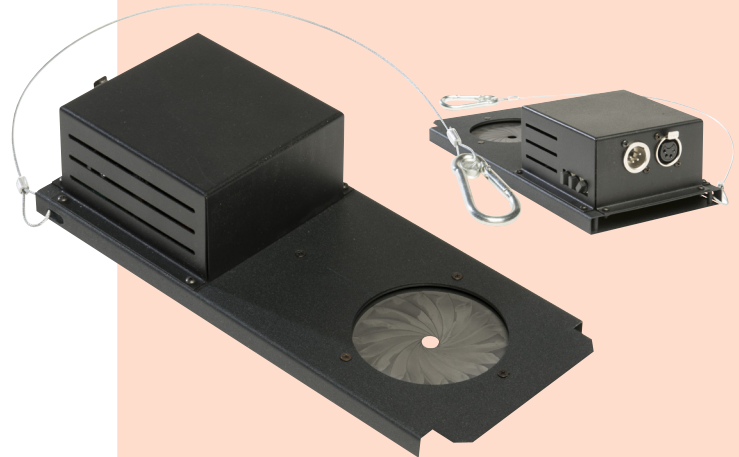

GOBO ROTATORS & LIGHTING IRIS

Smart Move® and EZ Iris

The Apollo family of gobo rotators bridges the gap between conventional rotators that merely spin and rotators that require the use of a lighting desk. The Smart Move® rotator family produces fantastic kinetic effects like exploding fireworks, flickering fire, reflected water, morphing textures and more.

Smart Move® Rotators

Smart Move® Rotators have a robust functional design that delivers quiet reliable performance. The rotators can be stand-alone units using only AC power or an addition to scrollers, foggers, and other DMX accessories.

FEATURES:

- 19 Pre-programmed Effects or Design-Your-Own
- Smooth Quiet Operation
- Simple Controls
- Infinitely Variable Speeds from 0-21rpm
- Versatile – Almost Any Gobo Type
- DMX Control and Indexing
- CE and FCC Compliant
- Made in the USA

EZ Iris

The EZ Iris gives complete control over the beam spread of many Ellipsoidal fixtures. It provides smooth, quiet, dependable operation at an affordable price.

FEATURES:

- Round, Even-edged Apertures
- Seamless Aperture Changes
- Smooth Quiet Gear-driven Operation
- DMX Control and Indexing
- CE and FCC Compliant
- Made in the USA