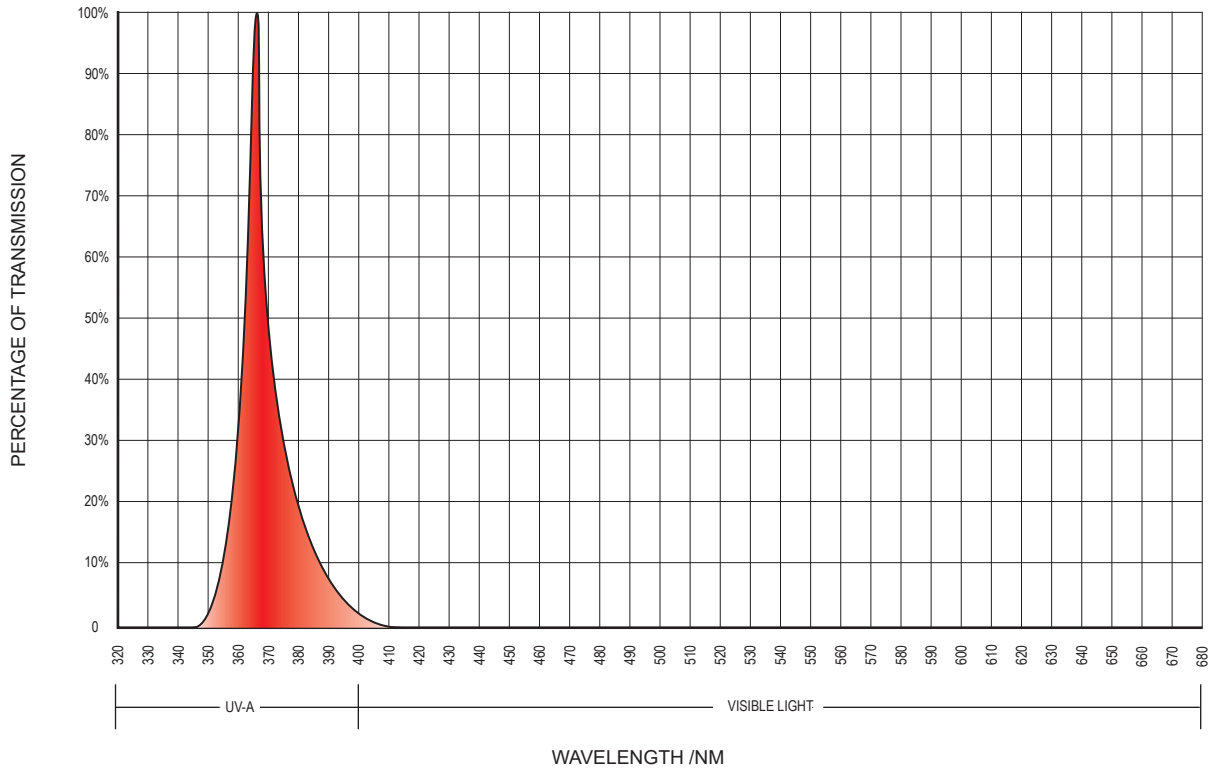

Ordering Example: (Select item from each box)

Model	Wattage	Optics
VS	120	

Optics

- S - 10° Spot
- WS - 24° Wide Spot
- F - 40° Flood

Project	Approval / Date
Location	Fixture Type

Spectral Output Graph:

Photometrics Chart:

Model VS-120S 10° Spot

Distance in Feet / Meters, MF: 0.18

	5 / 1.52	10 / 3.05	20 / 6.10	30 / 9.14	40 / 12.19	50 / 15.24	60 / 18.29	70 / 21.33	80 / 24.38	90 / 27.43	100 / 30.48	110 / 33.53	120 / 36.57
Beam Diameter Feet	0.90	1.80	3.60	5.40	7.20	9.00	10.80	12.60	14.40	16.20	18.00	19.80	21.60
Beam Diameter Meters	0.27	0.55	1.10	1.65	2.19	3.29	3.20	3.84	4.39	4.94	5.49	6.03	6.58
Peak UV-A Irradiance mW/m ²	24,000	6,000	1,500	666.6	375.0	240.0	166.6	122.4	93.7	74.0	60.0	49.5	41.6