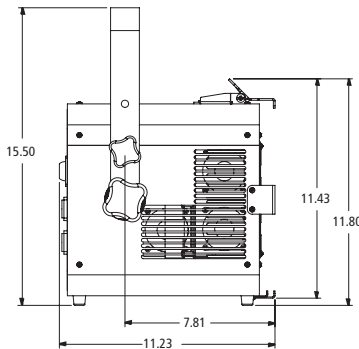

Features:

- Powerful 365nm Peak UV Output
- Convenient Universal Voltage Input
- Intuitive DMX/RDM Control & Monitoring
- Individual LED Protection
- Intelligent SinkPAD™ Thermal Management
- Flicker Free 16 Bit Dimming Resolution
- Versatile Interchangeable Optic Sets
- Standard 10" Accessory Frame
- Heavy Duty Aluminum Construction
- Stainless Steel Hardware
- ROHS Compliant
- Designed and Built in the USA

Specifications:

Housing:	5052 aluminum with stainless steel hardware
Finish:	Flat black powder coat
Mounting:	Fully adjustable yoke with three height positions and integrated removable floor stand
UV Light Source:	Twelve 10W 365nm UV LED emitters
Radiant Power:	24,480mW
LED Life:	20,000Hr. at 25° C
Optics:	Molded Optical Grade Silicone 10°, 24° or 40°
Operating Temperature:	-10° to 115° F / -20° to 45° C
Humidity:	0-95% non-condensing
Power Input Connection:	Neutrik PowerCON
Power Output Connection:	Neutrik PowerCON, Max 8.0A
Power Cord:	9' 14/3 SOW with PowerCON and male Edison
DMX Connections:	Neutrik Gold, 5-pin XLR Male, 5-pin XLR Female
DMX Channels:	Three (2 Dimming, 1 Effects)
Control Modes:	Three (Wired DMX 512, Local, Optional Wireless DMX-512)
Operation Modes:	Three (1 Channel, 2 Channel, 3 Channel)
USB Connection:	Amphenol Rugged Mini-B USB Female
Power Input:	100-240VAC / 50-60Hz. / 1.0A Max
Power Consumption:	175W
Circuit Protection:	7 Amp hydraulic magnetic breaker switch
Accessory Frame:	10" / 25.4cm
Weight:	13.35lbs. / 6.05kg.
Protection Rating:	IP-20
Safety Listing:	ETL #5004307
Warranty:	Three years parts & labor

Model VS-120WS 24° Wide Spot

Distance in Feet / Meters, MF: 0.432

	5 / 1.52	10 / 3.05	20 / 6.10	30 / 9.14	40 / 12.19	50 / 15.24	60 / 18.29	70 / 21.33	80 / 24.38	90 / 27.43	100 / 30.48
Beam Diameter Feet	2.16	4.32	8.64	12.96	17.28	21.60	25.92	30.24	34.56	38.88	43.20
Beam Diameter Meters	0.66	1.32	2.63	3.95	5.27	6.58	7.90	9.22	10.53	11.85	13.17
Peak UV-A Irradiance mW/m ²	15,250	3,812	953.1	423.6	238.2	152.5	105.9	77.8	59.5	47.0	38.1