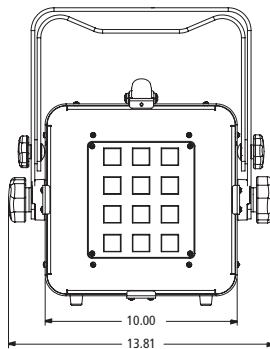

Features:

- Powerful 365nm Peak UV Output
- Convenient Universal Voltage Input
- Intuitive DMX/RDM Control & Monitoring
- Individual LED Protection
- Intelligent SinkPAD™ Thermal Management
- Flicker Free 16 Bit Dimming Resolution
- Versatile Interchangeable Optic Sets
- Standard 10" Accessory Frame
- Heavy Duty Aluminum Construction
- Stainless Steel Hardware
- ROHS Compliant
- Designed and Built in the USA

Specifications:

Housing:	5052 aluminum with stainless steel hardware
Finish:	Flat black powder coat
Mounting:	Fully adjustable yoke with three height positions and integrated removable floor stand
UV Light Source:	Twelve 10W 365nm UV LED emitters
Radiant Power:	24,480mW
LED Life:	20,000Hr. at 25° C
Optics:	Molded Optical Grade Silicone 10°, 24° or 40°
Operating Temperature:	-10° to 115° F / -20° to 45° C
Humidity:	0-95% non-condensing
Power Input Connection:	Neutrik PowerCON
Power Output Connection:	Neutrik PowerCON, Max 8.0A
Power Cord:	9' 14/3 SOW with PowerCON and male Edison
DMX Connections:	Neutrik Gold, 5-pin XLR Male, 5-pin XLR Female
DMX Channels:	Three (2 Dimming, 1 Effects)
Control Modes:	Three (Wired DMX 512, Local, Optional Wireless DMX-512)
Operation Modes:	Three (1 Channel, 2 Channel, 3 Channel)
USB Connection:	Amphenol Rugged Mini-B USB Female
Power Input:	100-240VAC / 50-60Hz. / 1.0A Max
Power Consumption:	175W
Circuit Protection:	7 Amp hydraulic magnetic breaker switch
Accessory Frame:	10" / 25.4cm
Weight:	13.35lbs. / 6.05kg.
Protection Rating:	IP-20
Safety Listing:	ETL #5004307
Warranty:	Three years parts & labor